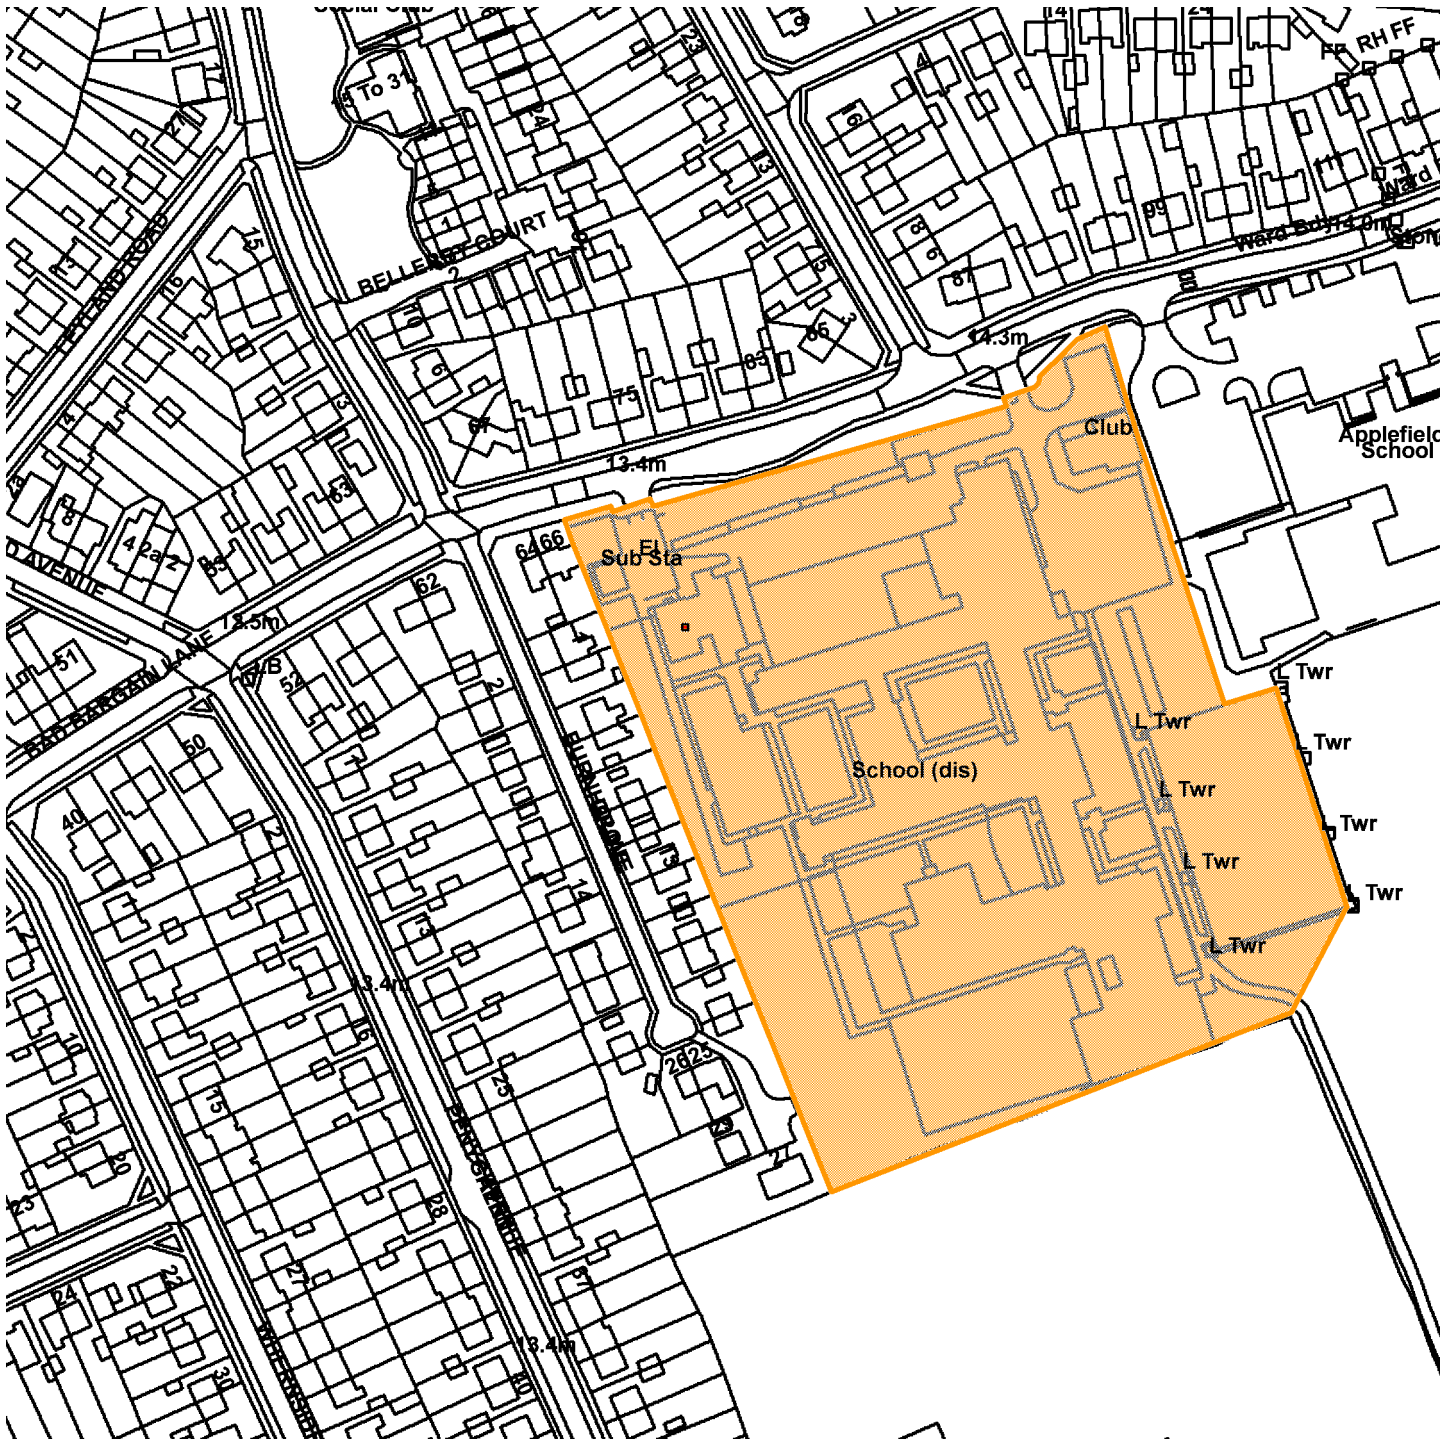

16/02023/FULM

Burnholme Community Hub, Bad Bargain Lane

GIS by ESRI (UK)

Scale : 1:2005

Reproduced from the Ordnance Survey map with the permission of the Controller of Her Majesty's Stationery Office © Crown Copyright 2000.

Unauthorised reproduction infringes Crown Copyright and may lead to prosecution or civil proceedings.

<b>Organisation</b>	City of York Council
<b>Department</b>	CES
<b>Comments</b>	Location Plan
<b>Date</b>	22 November 2016
<b>SLA Number</b>	Not Set